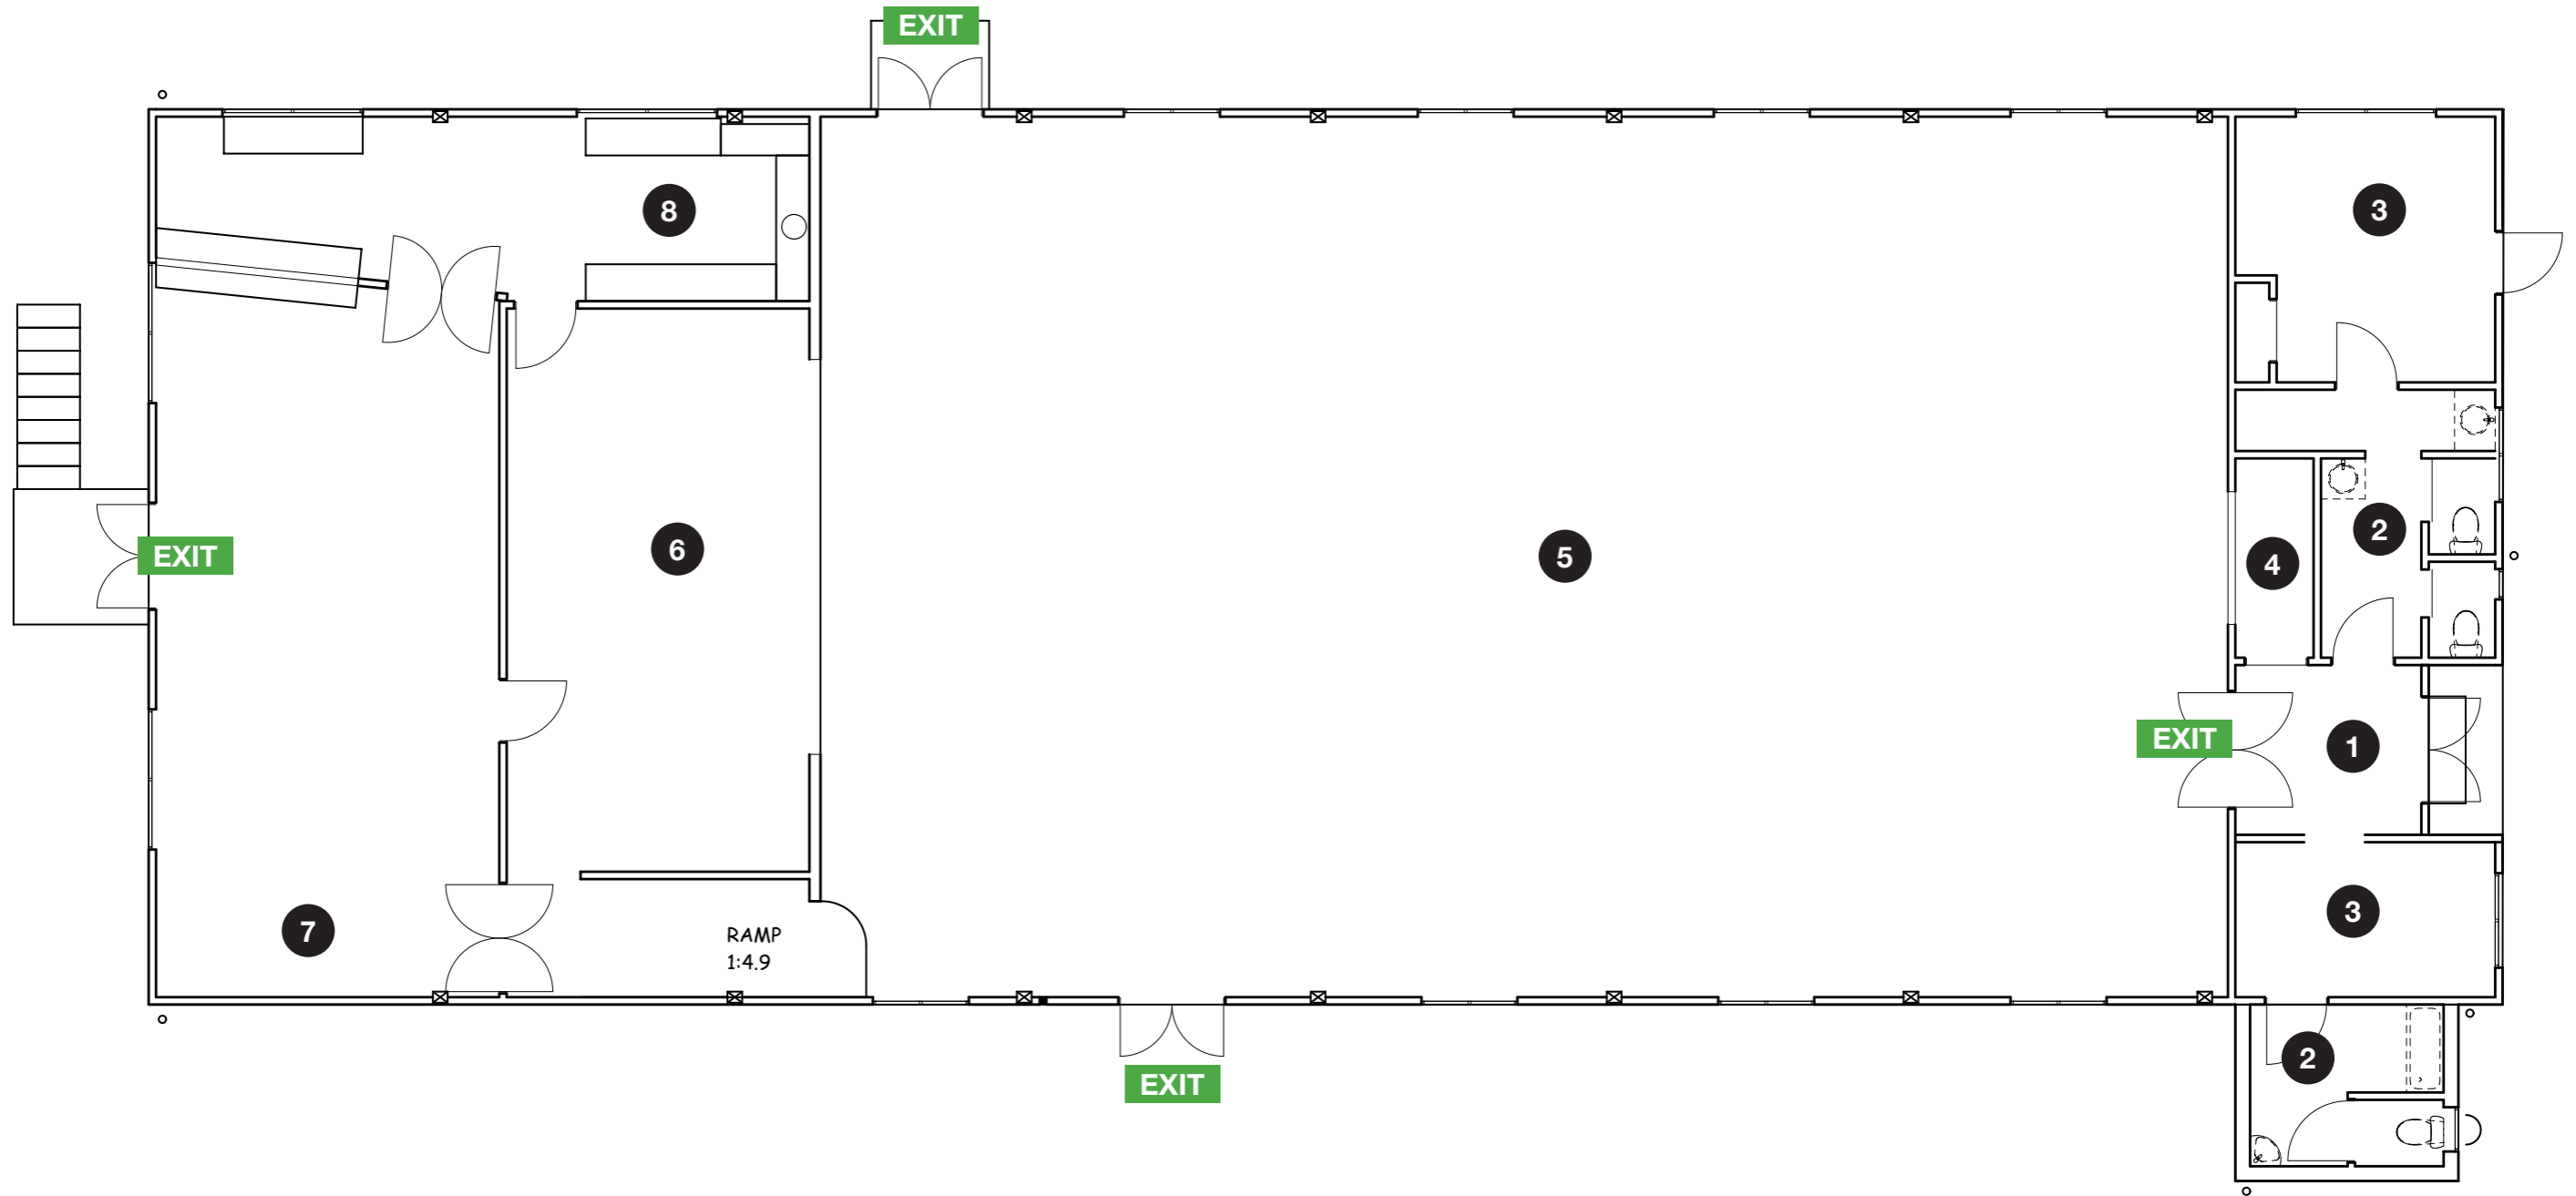

# Hāwea Flat Hall

## Te Whareniui o Paetarariki

QUEENSTOWN LAKES DISTRICT COUNCIL

Floor plans  
Updated May 2022

- |           |             |
|-----------|-------------|
| 1 Entry   | 5 Hall      |
| 2 Toilets | 6 Stage     |
| 3 Store   | 7 Club Room |
| 4 Tickets | 8 Kitchen   |